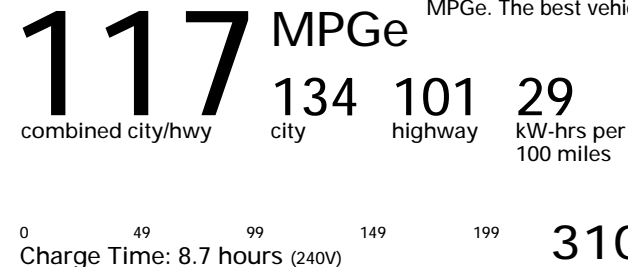

Fuel Economy

SMALL SUVS range from 14 to 123 MPGe. The best vehicle rates 140 MPGe.

You save
$6,500
in fuel costs over 5 years compared to the average new vehicle.

Annual fuel cost
$650

Fuel Economy & Greenhouse Gas Rating (tailpipe only) Smog Rating (tailpipe only)

This vehicle emits 0 grams CO₂ per mile. The best emits 0 grams per mile (tailpipe only). Does not include emission from generating electricity; learn more at fueleconomy.gov.

GOVERNMENT 5-STAR SAFETY RATINGS

Overall Vehicle Score Not Rated

Based on the combined rating of frontal, side and rollover. Should ONLY be compared to other vehicles of similar size and weight.